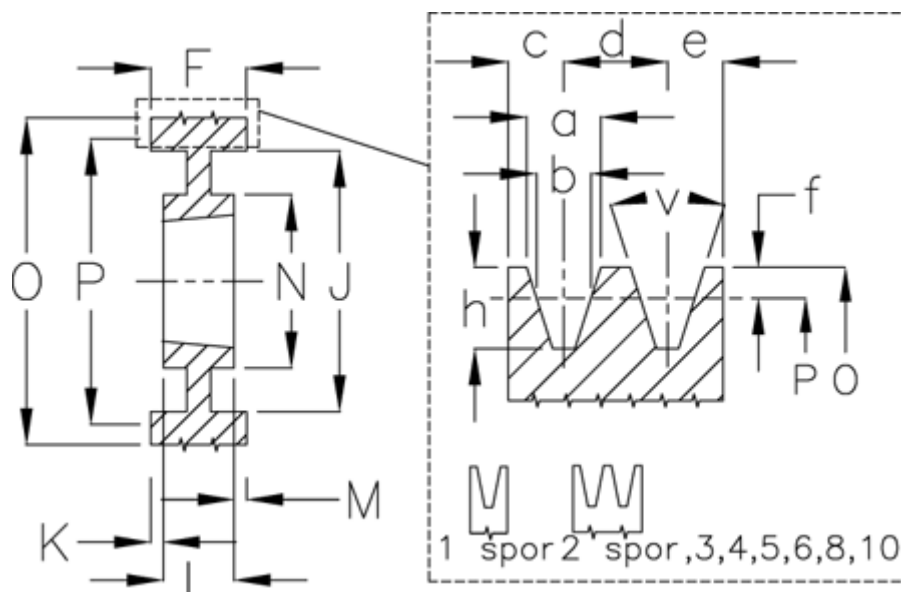

Article number: 604112028006

Description: V-belt pulley SPC 280/6 TL3535

Measures

a	= 22.0	F	= 162	Number of grooves	= 6
b	= 19.0	For bush	= 3535	O	= 289.6
Bush \varnothing max	= 90	h	= 23.8	P	= 280
c	= 17.0	J	= 224	Type	= SPC
d	= 25.5	K	= 36,5	v (degrees)	= 34
e	= 17.0	L	= 89		
E	= 20	m	= 36,5		
f	= 4.8	N	= 175		